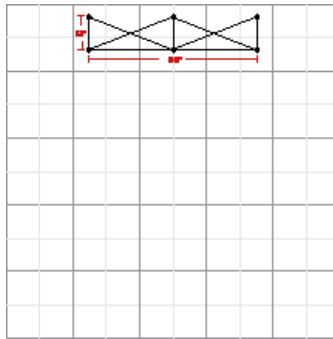

Product Code:
RP3X2G1

READY POP FABRIC POP UP DISPLAY 7.5' X 5'

*Optional 150 watt halogen lights

*Package includes padded nylon travel bag

Half Hard Case is optional.

The box represents 10' x 10' booth.

Product Features

Display Dimension	7.5'W x 5'H
Graphic Size	111.5"W x 60.25"H

Graphic Material

Fabric

Graphic Finishing

2" loop Velcro perimeter

Construction

Aluminum Frame

2" Hook Velcro Strips