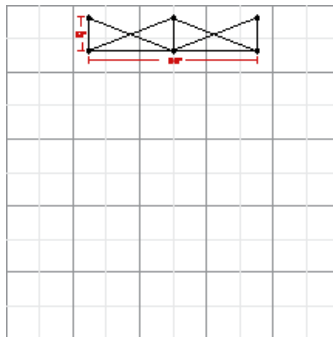

The box represents 10' x 10' booth.