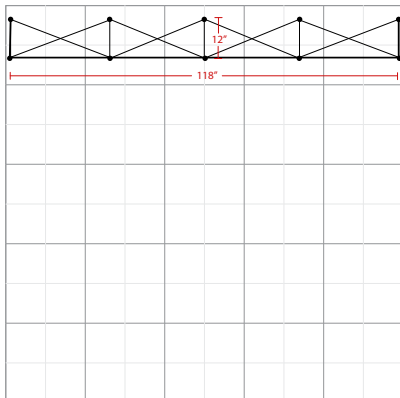

Product Code:
RPL4X3STRG1

RPL FABRIC DISPLAY 10FT STRAIGHT

*Optional LED light

The box represents
10' x 10' booth.

Product Features

Our ultra lightweight aluminum alloy fabric pop-up display in a matte satin anodized finish is an ideal eye-catcher for your trade show, exhibition, or conference. Its versatility and simple 2-minute setup, as well as its Velcro attachment, makes it functional for special events as well as an in-office promotional tool for walk-in customers. Another convenient feature is that your graphic stays attached in your free travel/carry bag that comes with each frame you purchase.

Display Dimension	118"W x 89"H x 12"D
Graphic Size	142.25"W x 88.5"H

Graphic Material

Stretch Fabric

Graphic Finishing

2" loop Velcro perimeter

Construction

Aluminum Frame

2" Hook Velcro Strips

Plastic Hooks

Weights - Dimensions

Shipping Weight	31 lbs
Shipping Dimensions	12" x 12" x 35"

Package Includes

- (1) Aluminum Frame
- (1) Digital Print on Fabric w/ End Panels
- (1) Padded Nylon Bag with drawstring