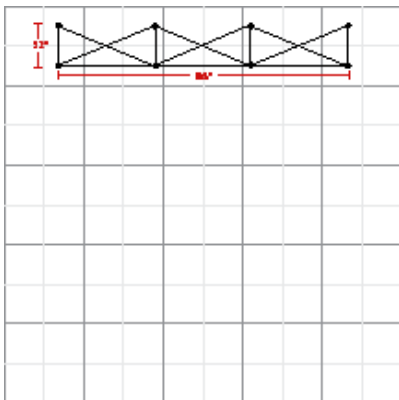

Display Dimension	89"W x 89"H x 12"D
Graphic Size	111.75"W x 89"H

## Graphic Specification

112.60"W x 88.75"H

*Graphic Turnaround Time is 2 business days for up to 2 sets*

The box represents 10' x 10' booth.